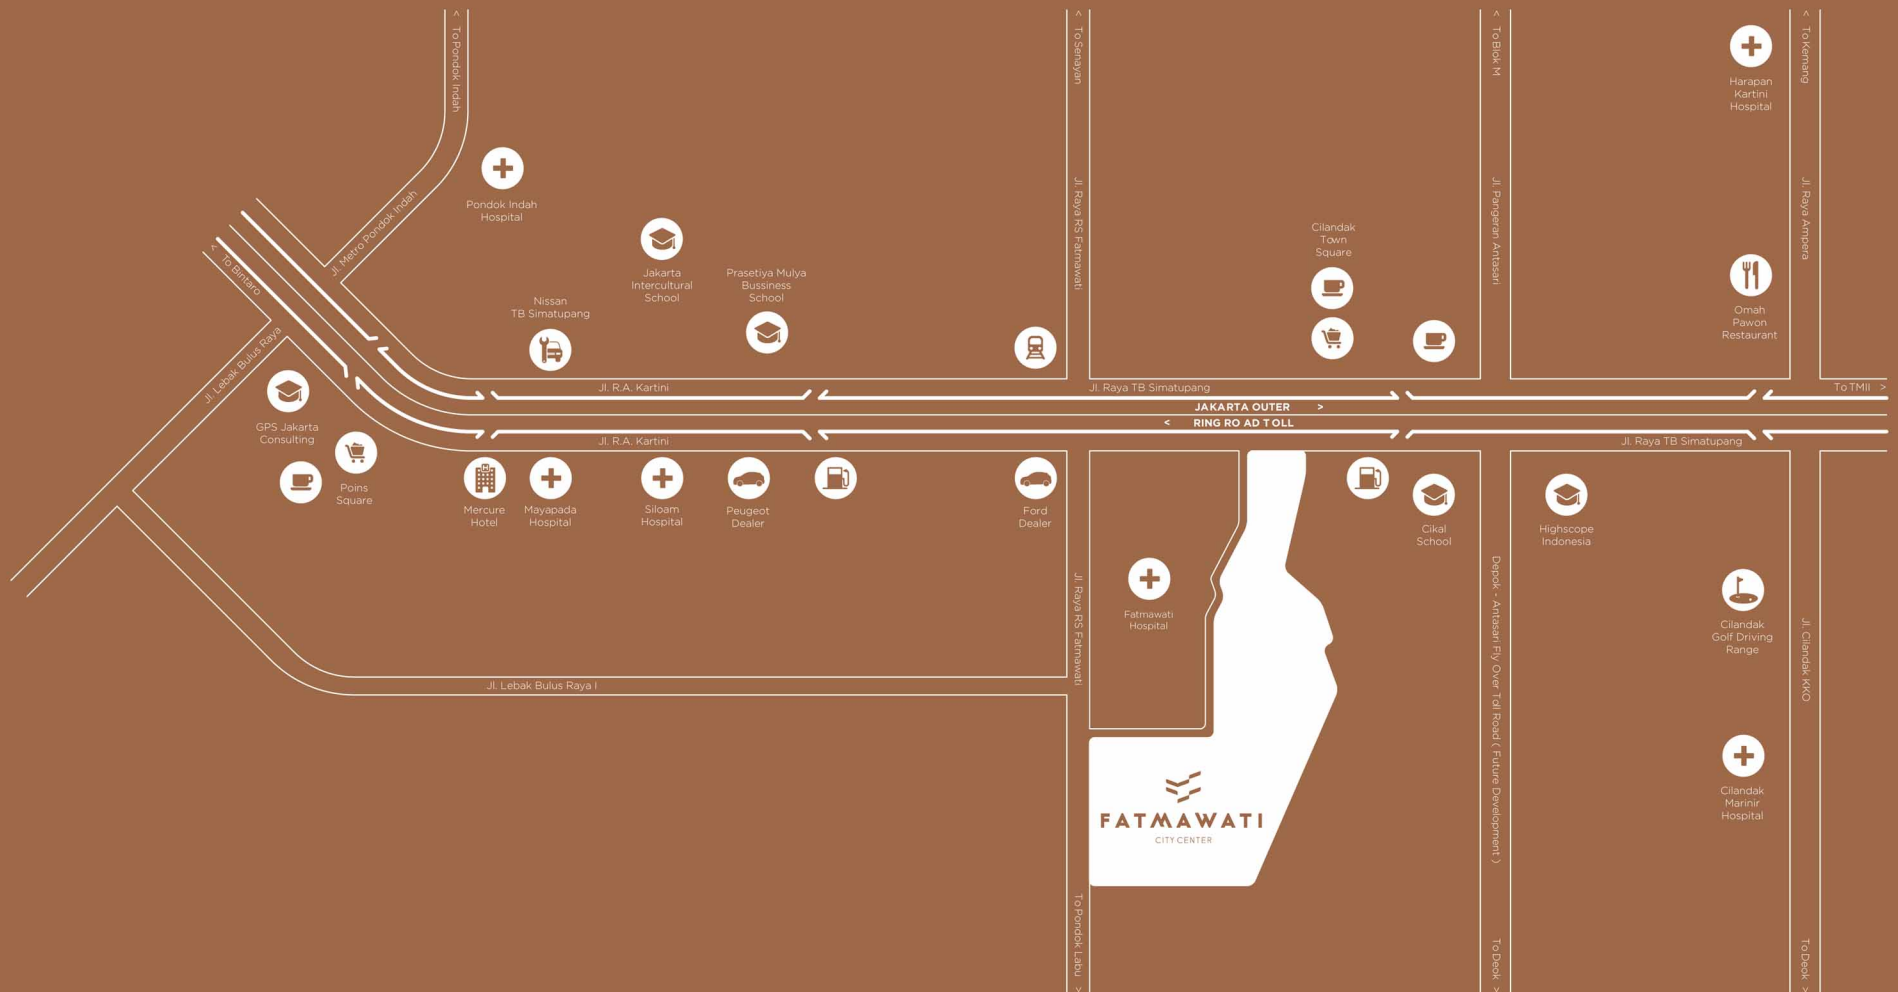

THE SUITE

**FATMAWATI**

CITY CENTER

# FATMAWATI CITY CENTER LOCATION

-  Hotel
-  Hospital
-  School/University
-  Car Workshop
-  Car Dealer
-  Shopping Center
-  Cafe
-  Restaurant
-  Golf Field

## RESORT STYLE FACILITY

Enjoy a wide range of comfort and blissful enjoyment from all of your five senses in Fatmawati City Center. Delight your senses in boutique dining restaurants.

Pamper yourself in resort lifestyle walk along all the development with relaxing green and water elements. And of course, enjoy the great view of South Jakarta from your balcony

# SUITE SITE PLAN

- L** MERSEY PARC SUITE
- M** CORONA PARC SUITE
- N** VICTORIA PARC SUITE
- O** COLVILLE PARC SUITE