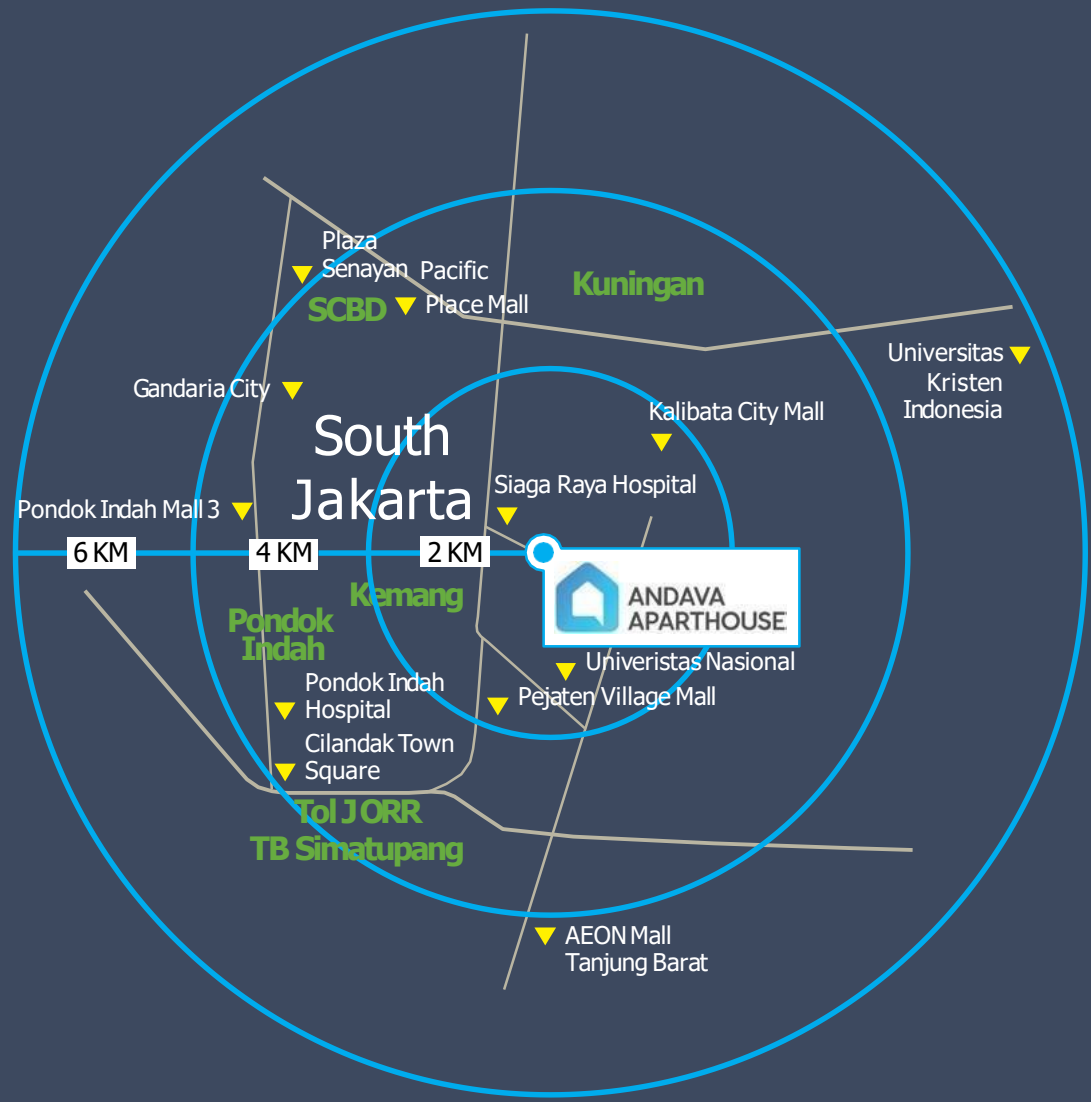

ANDAVA  
APARTHOUSE

Live in Style in  
Your Very Own  
Urban Oasis

Welcome to Andava Aparthouse, a modern oasis in South Jakarta. For young urbanites seeking a modern way Andava Aparthouse designed to suit your every day comes with a green surprise.

# Convenient Access in South Jakarta

## Hospitals

- RS Siloam Mampang
- RS Jakarta Medical Center
- RSIA Brawijaya
- RS Siaga Raya