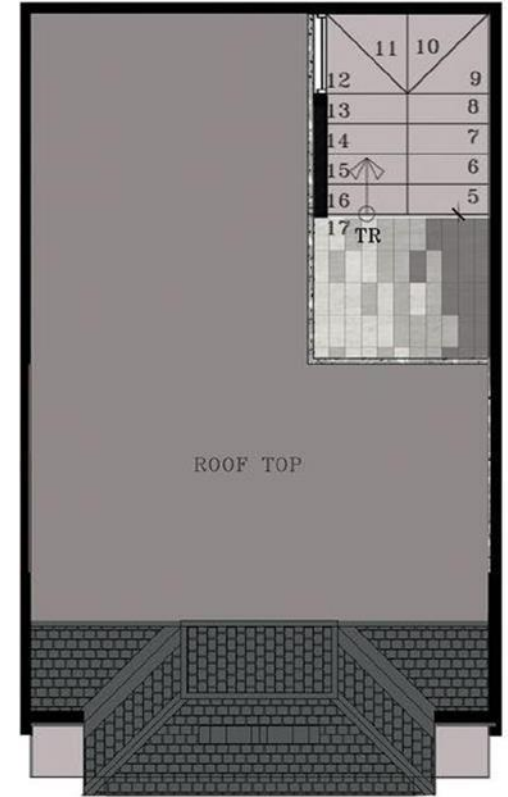

# Type: Mahogany Basic / 3 Floors +a Rooftop

1st floor

2nd floor

3rd floor

Rooftop

# Type: Mahogany Premium / 3 Floors +an Attic Room

1st floor

2nd floor

3rd floor

Attic room

Type: 5 x 6 m<sup>2</sup>

- Mapple Basic
- Mapple Premium
- Mapple Suite

Type: Mapple Basic / 3 Floors + a Rooftop