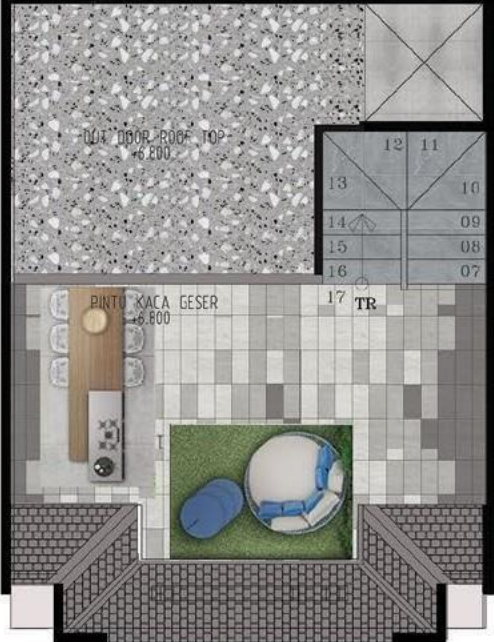

# Type: Mahogany Premium / 3 Floors +an Attic Room

1st floor

2nd floor

3rd floor

Attic room

Type: 5 x 6 m<sup>2</sup>

- Mapple Basic
- Mapple Premium
- Mapple Suite

Type: Mapple Basic / 3 Floors + a Rooftop

1st floor

2nd floor

3rd floor

Rooftop

Type: Mapple Premium / 3 Floors + an Attic Room

1st floor

2nd floor

3rd floor

Attic room

Type: Maple Suite / 3 Floors + an Attic Room + a Lift

1st floor

2nd floor

3rd floor

Attic room