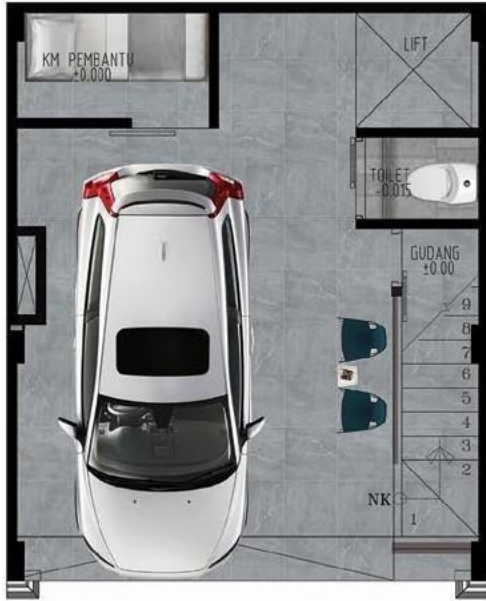

# Type: Mahogany Premium / 3 Floors +an Attic Room

1st floor

2nd floor

3rd floor

Attic room

Type: 5 x 6 m<sup>2</sup>

- Mapple Basic
- Mapple Premium
- Mapple Suite

Type: Mapple Basic / 3 Floors + a Rooftop