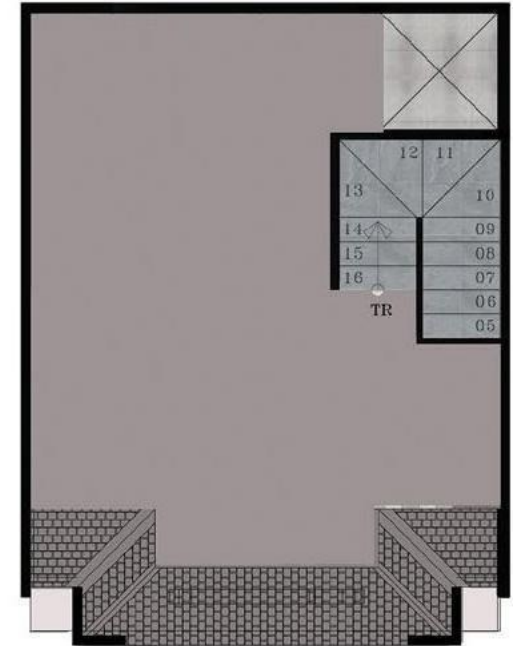

Type: Mapple Basic / 3 Floors + a Rooftop

1st floor

2nd floor

3rd floor

Rooftop