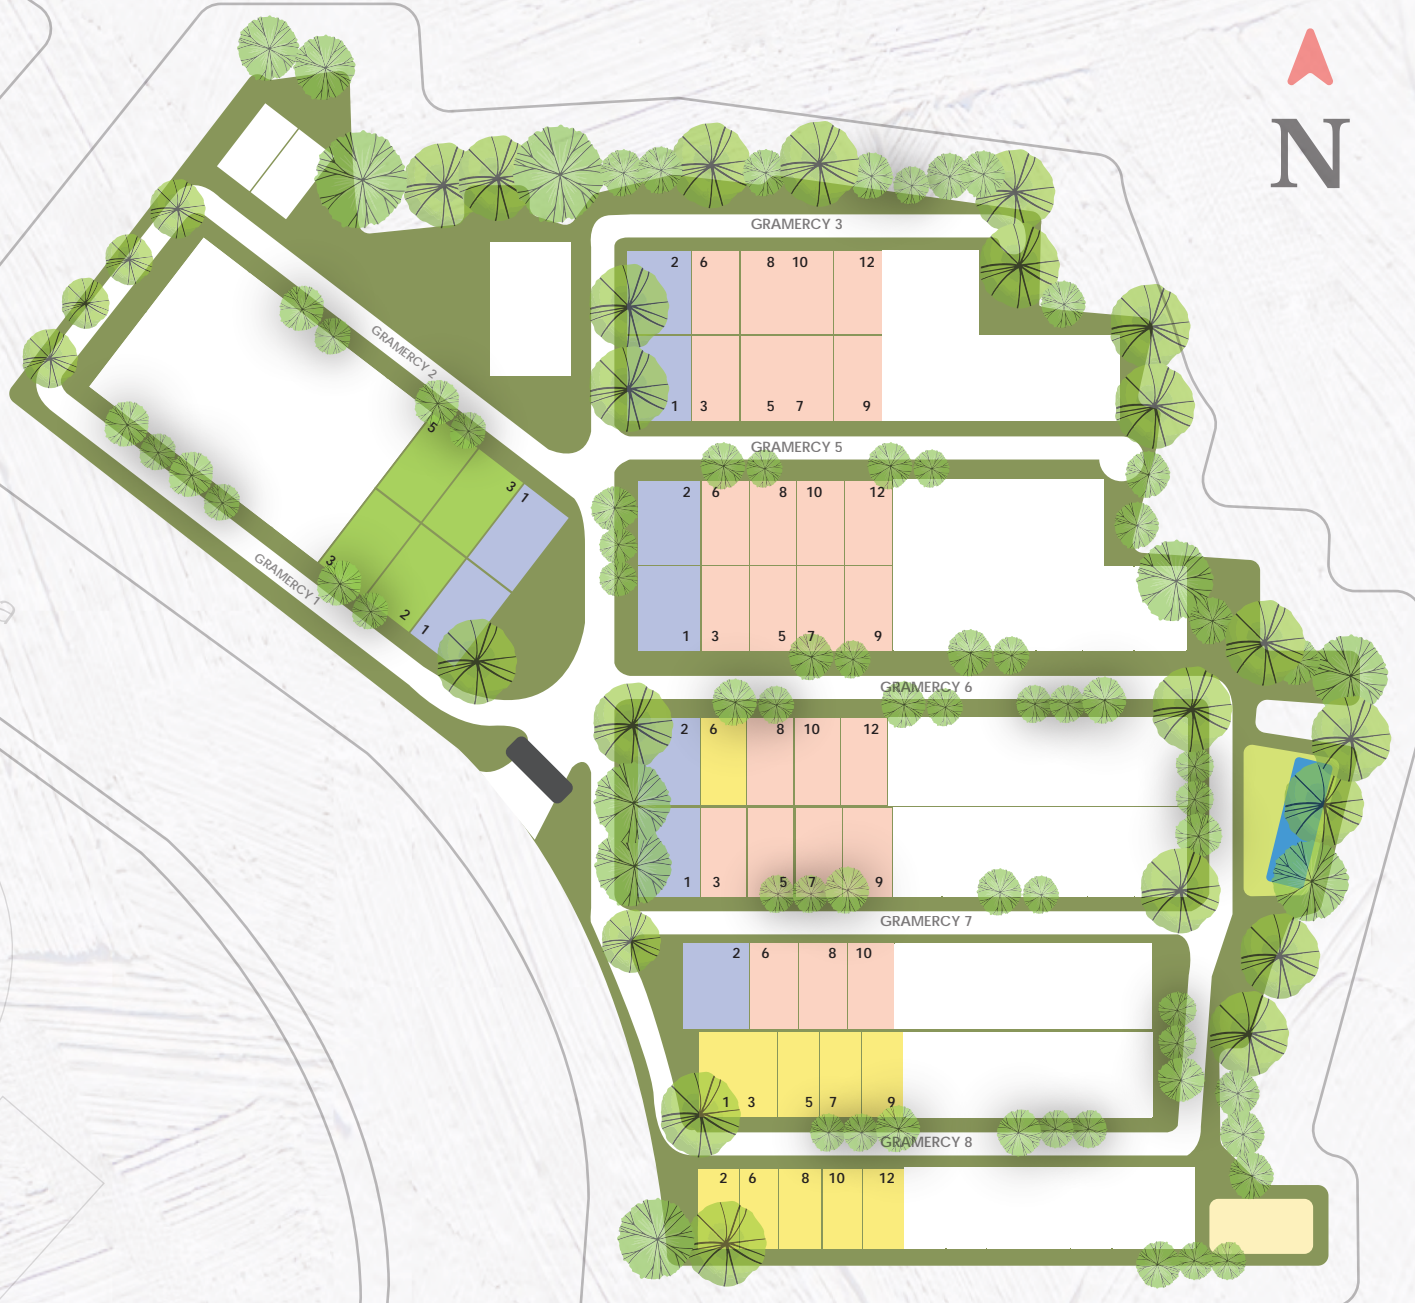

-
THE
GRAMERCY
-

The *Expression* of *Gratitude*

G R A M E R C Y

Grand | Mercy

gra-mer-cy | \ grə-mər-sē

our Grateful Story

The Gramercy is a cluster that represents the *ultimate comfort* located at the Green Tunnel of Alam Sutera. It has an area of approximately 7 hectares with very limited units, with land plots ranging from 312 sqm to 600 sqm, and buildings starting at 398 sqm up to 568 sqm.

The EPITOME of FLOURISHMENT

A center of development and a desirable place for better living due to its *well-planned* infrastructure, comprehensive amenities and a focus on creating a harmonious and *green* community.

Toll JKT-Merak

Toll JORR

- ARMA *Corner*
- ARMA
- AERA
- ALCA
- Swimming Pool
- Basketball Court

DISCLAIMER: Whilst all reasonable care has been taken in providing this promotional material, PT Alfa Goldland Realty and its agents remind that changes may be made during further planning or development stages of any development and dimensions, fittings, finishes and ongoing architectural specifications. All illustration/artist's impressions is for illustration purposes only translated to the architectural planning in the form of drawings or photography based on model / example and standard form of building offered in this material. This data should not be considered authoritative for navigational, engineering, legal or other site-specific uses.

ALCA

4 + 1 Bedroom
5 + 1 Bathroom

Land Area
312 sqm

Building Area
398 sqm

A man and a woman are jogging together on a paved path in a lush, green park. The woman is on the left, wearing a black tank top and white shorts, with her hair in a ponytail. The man is on the right, wearing a dark blue t-shirt and black shorts. They are both smiling and looking at each other. The background is filled with large, leafy trees and a blurred path leading into the distance. The overall atmosphere is peaceful and active.